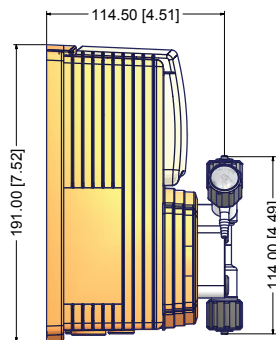

INFORMATION				
MODEL	Stroke speed		Power consumption	Weight
	Min stroke hour	Max stroke minute		
0310	1	180	32 Watt	3.0 Kg (6.61 Lbs)
0706	1	180		
0501	1	180		
SELF-VENTING MODEL				
0310	1	180	32 Watt	3.0 Kg (6.61 Lbs)

MORE INFORMATION						
MODEL	Flow		Stroke/ minute	cc per stroke	Max pressure	
	l/h	GPH			bar	PSI
0310	10	2,64	180	0,93	3	43,5
0706	6	1,58	180	0,56	7	101,5
0501	1	0,3	180	0,09	5	72,5
SELF-VENTING MODEL						
0307	7	1,85	180	0,65	3	44