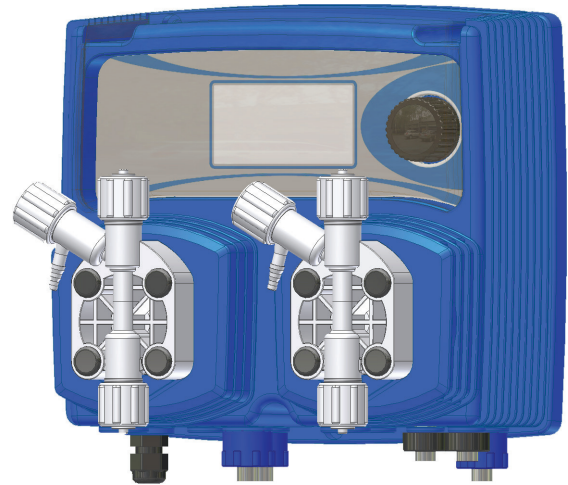

## FEATURES

- Wide LCD backlight display
- Instrument operated by a rotation "Encoder"
- 2 metering pumps with PVDF pump heads
- Flow control input
- pH range: 0-14 pH; ORP range: 0-999 mV
- Alarms: max dosing time, probe check-up, level, voltage, flow
- N.O. or N.C. digital input
- Programmable delay at dosing startup (max 60 minutes)
- pH priority dosage over ORP dosage
- Probe check-up
- pH compensation
- Environment working temp.: -10°C - 45°C (14°F - 113°F)
- Power supply 190÷265 VAC; 50/60 Hz
- RS485 output for web control (ERMES)

### INPUT:

- Stand-by
- Flow
- pH level
- ORP level
- pH probe
- ORP probe
- Power supply

### OUTPUT:

- pH pump
- ORP pump
- Alarm output

WDPHRH is an integrated All-in-One Swimming Pool Controller with two metering pumps: for acid (pH) and disinfectant (ORP).

It is possible to operate in two different working modes: On/Off or proportional according with the set points.