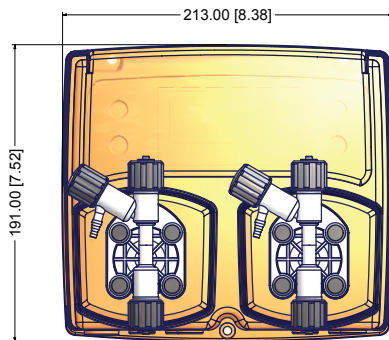

INFORMATION				
MODEL	Stroke speed		Power consumption	Weight
	Min stroke hour	Max stroke minute		
0310	1	180	32 Watt	3.0 Kg (6.61 Lbs)
0706	1	180		
0501	1	180		
SELF-VENTING MODEL				
0310	1	180	32 Watt	3.0 Kg (6.61 Lbs)

MORE INFORMATION						
MODEL	Flow		Stroke/ minute	cc per stroke	Max pressure	
	l/h	GPH			bar	PSI
0310	10	2,64	180	0,93	3	43,5
0706	6	1,58	180	0,56	7	101,5
0501	1	0,3	180	0,09	5	72,5
SELF-VENTING MODEL						
0307	7	1,85	180	0,65	3	44