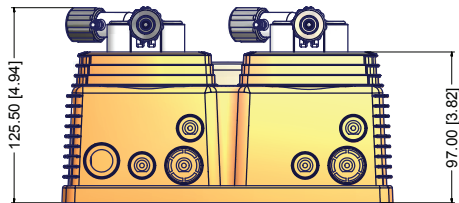

INFORMATION				
MODEL	Stroke speed		Power consumption	Weight
	Min stroke hour	Max stroke minute		
0310	1	180	32 Watt	3.0 Kg (6.61 Lbs)
0706	1	180		
0501	1	180		
SELF-VENTING MODEL				
0310	1	180	32 Watt	3.0 Kg (6.61 Lbs)

MORE INFORMATION						
MODEL	Flow		Stroke/ minute	cc per stroke	Max pressure	
	l/h	GPH			bar	PSI
0310	10	2,64	180	0,93	3	43,5
0706	6	1,58	180	0,56	7	101,5
0501	1	0,3	180	0,09	5	72,5
SELF-VENTING MODEL						
0307	7	1,85	180	0,65	3	44